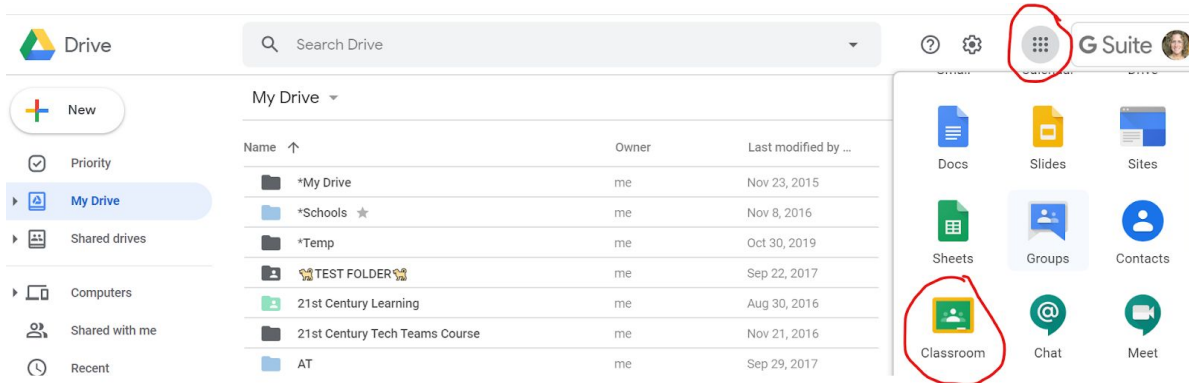

Accessing Google Classroom from Home

Accessing on a SBSD Chromebook...

1. Open your Google Drive 
2. Once in Google Drive, click on  in the upper right and click on **Classroom**  (see image below). **Note:** you may have to scroll down to find it.