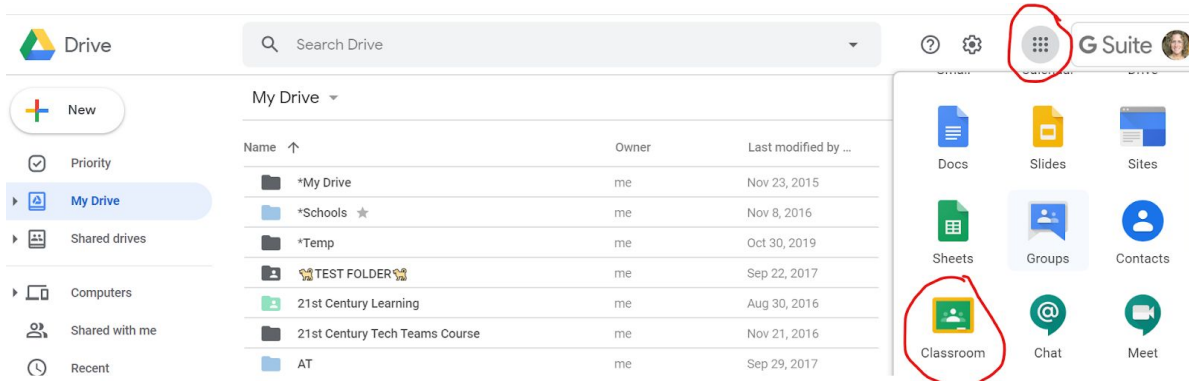

Accessing Google Classroom from a Home Device...

1. Sign into your SBSD Google Drive account. [Here's how.](#)
2. Once in Google Drive, click on in the upper right and click on **Classroom** (see image below). **Note:** you may have to scroll down to find it.